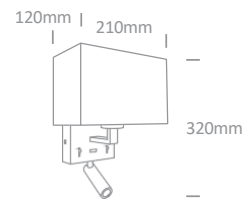

## The Hotel Range Metal

LU-6009 | 3W LED + 12W E27 | Metal + black fabric shade

With 2 x ON/OFF Switches.

**new**  
IP20

LED BUILT IN

ADJUSTABLE CE 2 YEAR

Suitable for E27 LED lamp.

LU-6010 | 3W LED + 8W E14 | Metal + black fabric shade