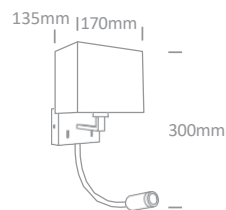

With 2 x ON/OFF Switches.

**new**  
IP20

LED BUILT IN

ADJUSTABLE CE 2 YEAR

Suitable for E14 LED lamp.

Item code	Colour	Light Colour	CCT (K)	Watts	Lumen (lm)	Input	Class	Box	Notes
LU-6009/B/B	Black	Warm white	3000K	3W LED + 12W E27	150lm	230V	Ⓛ	4	Complete with 500mA driver
LU-6010/B/C	Chrome	Warm white	3000K	3W LED + 8W E14	150lm	230V	Ⓛ	4	Complete with 500mA driver