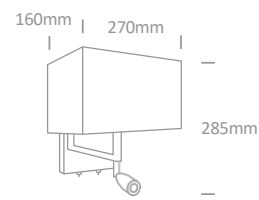

LU-6006 | 3W LED + 12W E27 | Metal + white fabric shade

With 2 x ON/OFF Switches.