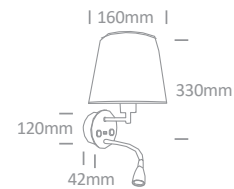

## The Hotel Range Metal

LU-6007/C

LU-6007 | 3W LED + 12W E27 | USB socket | Metal + white fabric shade

With 2 x ON/OFF Switches.

LU-6007/W

LU-6008/B

LU-6008 | 3W LED + 12W E27 | Metal + white fabric shade

With 2 x ON/OFF Switches.