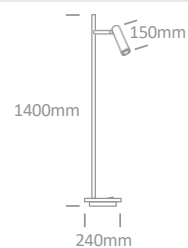

Item Code	Colour	Light Colour	CCT (K)	Watts	Lumen (lm)	Input	Class	Box	Notes
LU-6025/W/S	White	Warm white	3000K	3W+6W	510lm	230V	⊕	6	Complete with 700mA+350mA drivers
LU-6025/B/S	Black	Warm white	3000K	3W+6W	510lm	230V	⊕	6	Complete with 700mA+350mA drivers
LU-6025/W/L	White	Warm white	3000K	3W+8W	730lm	230V	⊕	1	Complete with 700mA+350mA drivers
LU-6025/B/L	Black	Warm white	3000K	3W+8W	730lm	230V	⊕	1	Complete with 700mA+350mA drivers