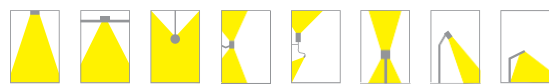

Hotel & Bedroom

MR16 | GU10 | GU5,3 | G4 | G9 | E27 | E14 | SMD LED | LED

Die cast + crystal | Wood | Metal | Plastic | ABS | PC

IP20 IP44 IP54 IP65

CE 80 **235**
CRI YEAR YEAR YEAR