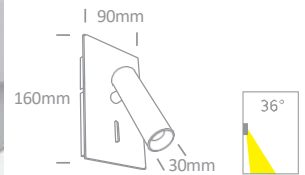

LU-6016 | 3W | LED | Wall recessed | Aluminium

With ON/OFF Switch.