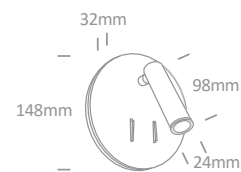

# Reading Spots Aluminium

LU-6017 | 3W + 5W Back light | LED | Aluminium

With 2 x ON/OFF Switches.

LU-6018 | 3W + 5W Back light | LED | Aluminium

With 2 x ON/OFF Switches.

LU-6019 | 3W | LED | Aluminium

Wall light / Reading light.