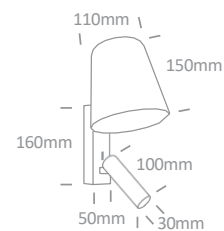

# Reading Spots Aluminium

LU-6017 | 3W + 5W Back light | LED | Aluminium

With 2 x ON/OFF Switches.

LU-6018 | 3W + 5W Back light | LED | Aluminium

With 2 x ON/OFF Switches.

LU-6019 | 3W | LED | Aluminium

Wall light / Reading light.