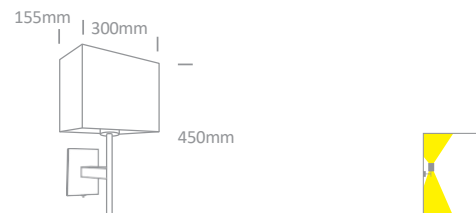

6002/C

LU-6003/BS

LU-6003 | 12W | E27 | Metal + white fabric shade

IP20

LU-6003/C

Item code	Colour	Watts	Input	Class		Notes
LU-6001/BC	Brushed chrome	12W	100-240V		8	With ON/OFF Switch
LU-6002/C	Chrome	12W	100-240V		12	With ON/OFF Switch
LU-6002/BS	Brushed brass	12W	100-240V		12	With ON/OFF Switch
LU-6003/C	Chrome	12W	100-240V		8	With ON/OFF Switch
LU-6003/BS	Brushed brass	12W	100-240V		8	With ON/OFF Switch