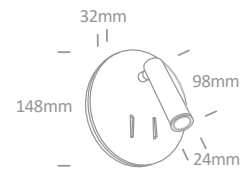

LU-6018 | 3W + 5W Back light | LED | Aluminium

With 2 x ON/OFF Switches.