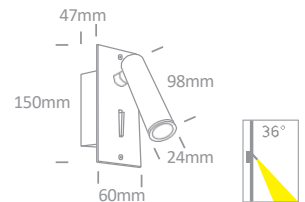

Item Code	Colour	Reflector	Light Colour	CCT (K)	Watts	Lumen (lm)	Beam Angle	Input	Class				Notes
LU-6014/W	White	-	Warm white	3000K	3W	150lm	36°	100-240V		-	-	24	Complete with 700mA driver
LU-6014/B	Black	-	Warm white	3000K	3W	150lm	36°	100-240V		-	-	24	Complete with 700mA driver
LU-6014/C	Chrome	-	Warm white	3000K	3W	150lm	36°	100-240V		-	-	24	Complete with 700mA driver
LU-6014/W/USB	White	-	Warm white	3000K	3W	150lm	36°	100-240V		-	-	24	Complete with 700mA driver
LU-6014/B/USB	Black	-	Warm white	3000K	3W	150lm	36°	100-240V		-	-	24	Complete with 700mA driver
LU-6015/W	White	Black	Warm white	3000K	3W	150lm	36°	230V		-	-	12	Complete with 700mA driver
LU-6015/B	Black	Brass	Warm white	3000K	3W	150lm	36°	230V		-	-	12	Complete with 700mA driver
LU-6016/W	White	-	Warm white	3000K	3W	150lm	36°	100-240V		115x50mm	50mm	24	Complete with 700mA driver
LU-6016/B	Black	-	Warm white	3000K	3W	150lm	36°	100-240V		115x50mm	50mm	24	Complete with 700mA driver