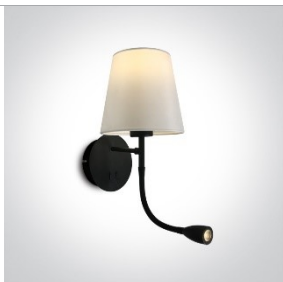

Suitable for E27 LED lamp.

LU-6006 | 3W LED + 12W E27 | Metal + white fabric shade

With 2 x ON/OFF Switches.

Suitable for E27 LED lamp.

Item code	Colour	Light Colour	CCT (K)	Watts	Lumen (lm)	Input	Class	⊞	Notes
LU-6004/BC	Brushed chrome	Warm white	3000K	3W LED + 12W E27	150lm	230V	⊞	6	Complete with 500mA driver
LU-6005/C	Chrome	Warm white	3000K	3W LED + 12W E27	150lm	230V	⊞	6	Complete with 500mA driver
LU-6006/C	Chrome	Warm white	3000K	3W LED + 12W E27	150lm	100-240V	⊞	8	Complete with 500mA driver

## The Hotel Range Metal

LU-6007/C

LU-6007 | 3W LED + 12W E27 | USB socket | Metal + white fabric shade

With 2 x ON/OFF Switches.

LU-6007/W

LU-6008/B

LU-6008 | 3W LED + 12W E27 | Metal + white fabric shade

With 2 x ON/OFF Switches.