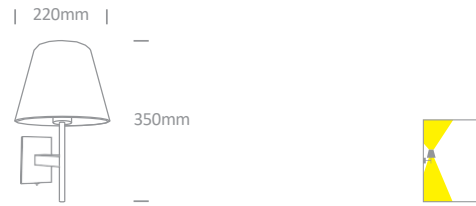

6002/C

LU-6003/BS

LU-6003 | 12W | E27 | Metal + white fabric shade

IP20

LU-6003/C

Item code	Colour	Watts	Input	Class		Notes
LU-6001/BC	Brushed chrome	12W	100-240V		8	With ON/OFF Switch
LU-6002/C	Chrome	12W	100-240V		12	With ON/OFF Switch
LU-6002/BS	Brushed brass	12W	100-240V		12	With ON/OFF Switch
LU-6003/C	Chrome	12W	100-240V		8	With ON/OFF Switch
LU-6003/BS	Brushed brass	12W	100-240V		8	With ON/OFF Switch