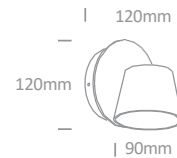

LU-6026 | 2x6W | SMD 2835 | Aluminium