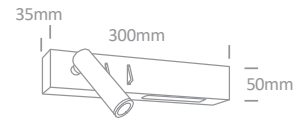

## Reading Spots

LU-6023/W

LU-6023 | 3W + 6W Side light | LED | Metal + aluminium

With 2 x ON/OFF Switches.

LU-6023/B

LU-6024/W

LU-6024 | 3W + 6W Back light | LED | Metal + aluminium

With 2 x ON/OFF Switches.