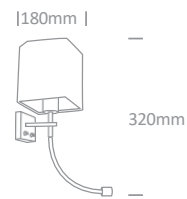

LU-6005 | 3W LED + 12W E27 | Metal + white fabric shade

With 2 x ON/OFF Switches.