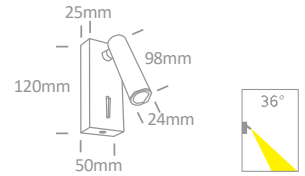

LU-6014 | 3W | LED | USB | Aluminium

With USB charger and ON/OFF Switch.