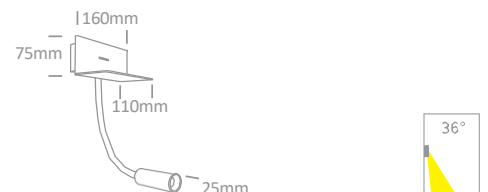

LU-6022/B

LU-6022 | 3W | COB LED | Aluminium

With USB charger and ON/OFF Switch.