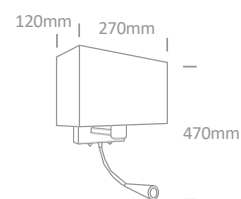

Suitable for E27 LED lamp.

LU-6006 | 3W LED + 12W E27 | Metal + white fabric shade

With 2 x ON/OFF Switches.

Suitable for E27 LED lamp.

Item code	Colour	Light Colour	CCT (K)	Watts	Lumen (lm)	Input	Class	⊞	Notes
LU-6004/BC	Brushed chrome	Warm white	3000K	3W LED + 12W E27	150lm	230V	⊞	6	Complete with 500mA driver
LU-6005/C	Chrome	Warm white	3000K	3W LED + 12W E27	150lm	230V	⊞	6	Complete with 500mA driver
LU-6006/C	Chrome	Warm white	3000K	3W LED + 12W E27	150lm	100-240V	⊞	8	Complete with 500mA driver