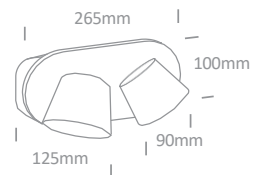

Order Code	Colour	Light Colour	CCT (K)	Watts	Lumen (lm)	Input	Class		Notes
LU-6026/W/1S	White	Warm white	3000K	6W	500lm	230V		12	Complete with 300mA driver
LU-6026/W/2S	White	Warm white	3000K	2x6W	2x500lm	230V		12	Complete with 300mA driver