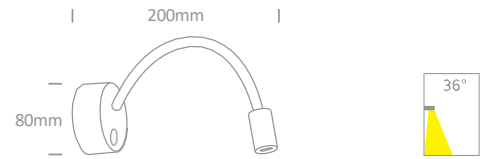

## Reading Spots Aluminium

LU-6021/W

LU-6021 | 3W | LED | Aluminium

With ON/OFF Switch.

LU-6021B/B

LU-6022/W

LU-6022 | 3W | COB LED | Aluminium

With USB charger and ON/OFF Switch.