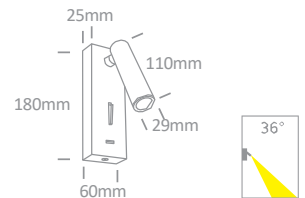

LU-6015 | 3W | COB LED | Aluminium

With USB charger and ON/OFF Switch.