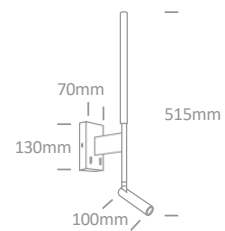

Item Code	Colour	Light Colour	CCT (K)	Watts	Lumen (lm)	Input	Class		Notes
LU-6023/W	White	Warm white	3000K	3W+6W	480lm	230V		20	Complete with 700mA+500mA drivers
LU-6023/B	Black	Warm white	3000K	3W+6W	480lm	230V		20	Complete with 700mA+500mA drivers
LU-6024/W	White	Warm white	3000K	3W+6W	530lm	230V		20	Complete with 700mA+500mA drivers
LU-6024/B	Black	Warm white	3000K	3W+6W	530lm	230V		20	Complete with 700mA+500mA drivers