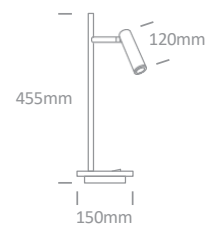

# Reading Spots

LU-6025/W/S

LU-6025 | 3W + 6W Base light | LED | Metal + aluminium

EU Plug / With 2 x ON/OFF Switches.

LU-6025/B/S

LU-6025/W/L

LU-6025 | 3W + 8W Base light | LED | Metal + aluminium

EU Plug / With 2 x ON/OFF Switches.